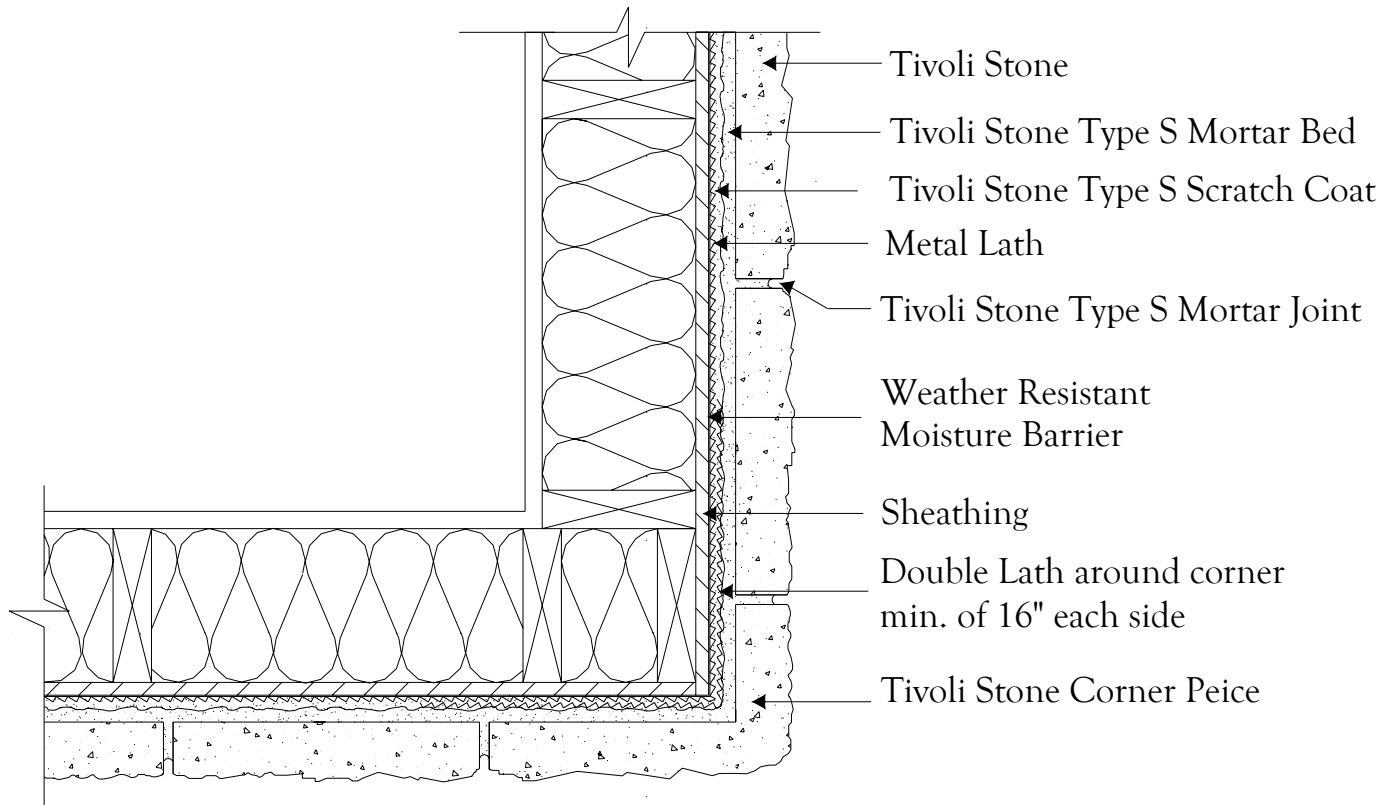

Manufactured Stone Veneer

Tivoli Stone Outside Corner Detail over Sheathing over Wood Studs

Volterra Architectural Products, L.L.C.
1912 North 22nd Avenue
Phoenix, AZ 85009
Phone: (602) 258-7373 • Fax: (602) 258-7414