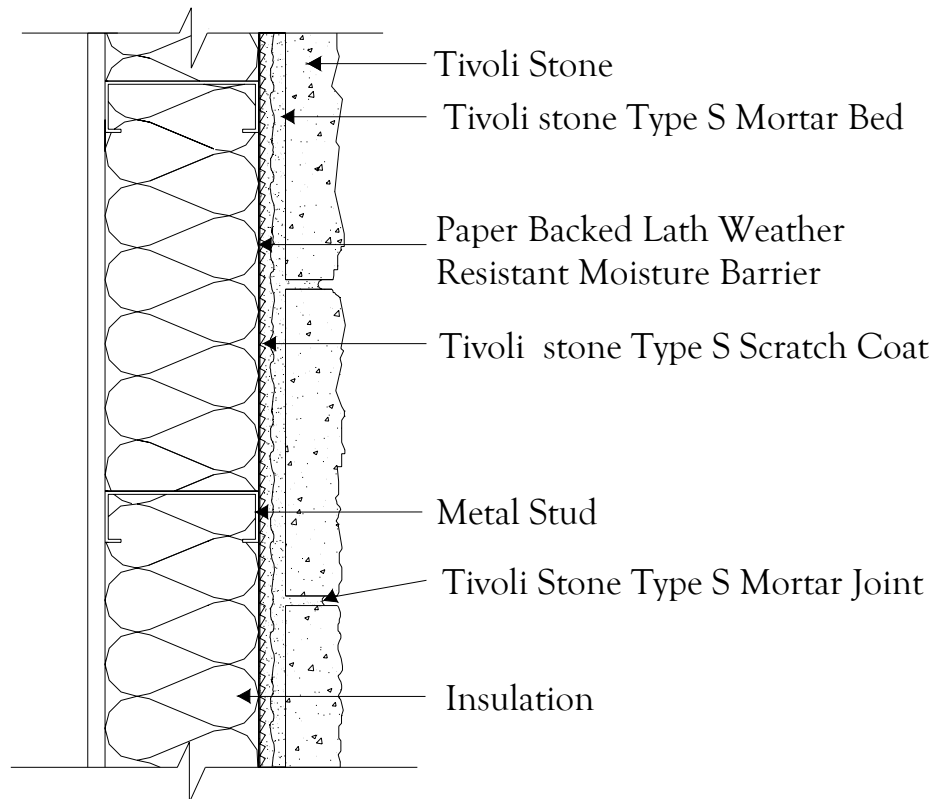

Manufactured Stone Veneer

Tivoli Stone over Open Metal Framing

Volterra Architectural Products, L.L.C.

1912 North 22nd Avenue

Phoenix, AZ 85009

Phone: (602) 258-7373 • Fax: (602) 258-7414

www.volterraproducts.com