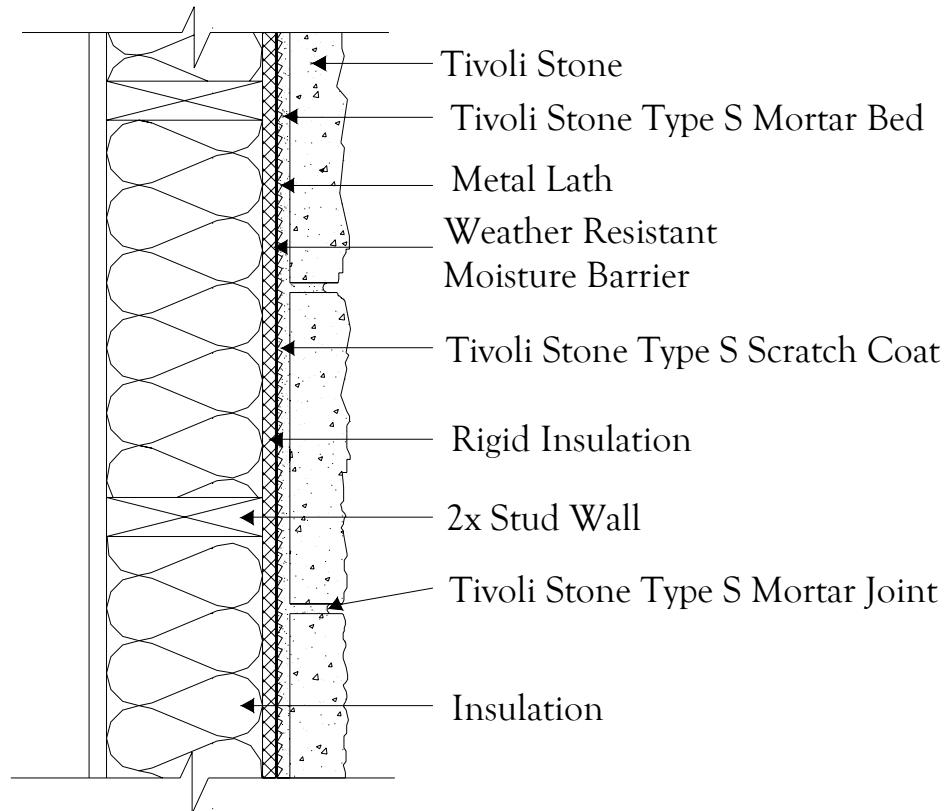

Manufactured Stone Veneer

Tivoli Stone over Rigid Insulation

Volterra Architectural Products, L.L.C.

1912 North 22nd Avenue

Phoenix, AZ 85009

Phone: (602) 258-7373 • Fax: (602) 258-7414

www.volterraproducts.com