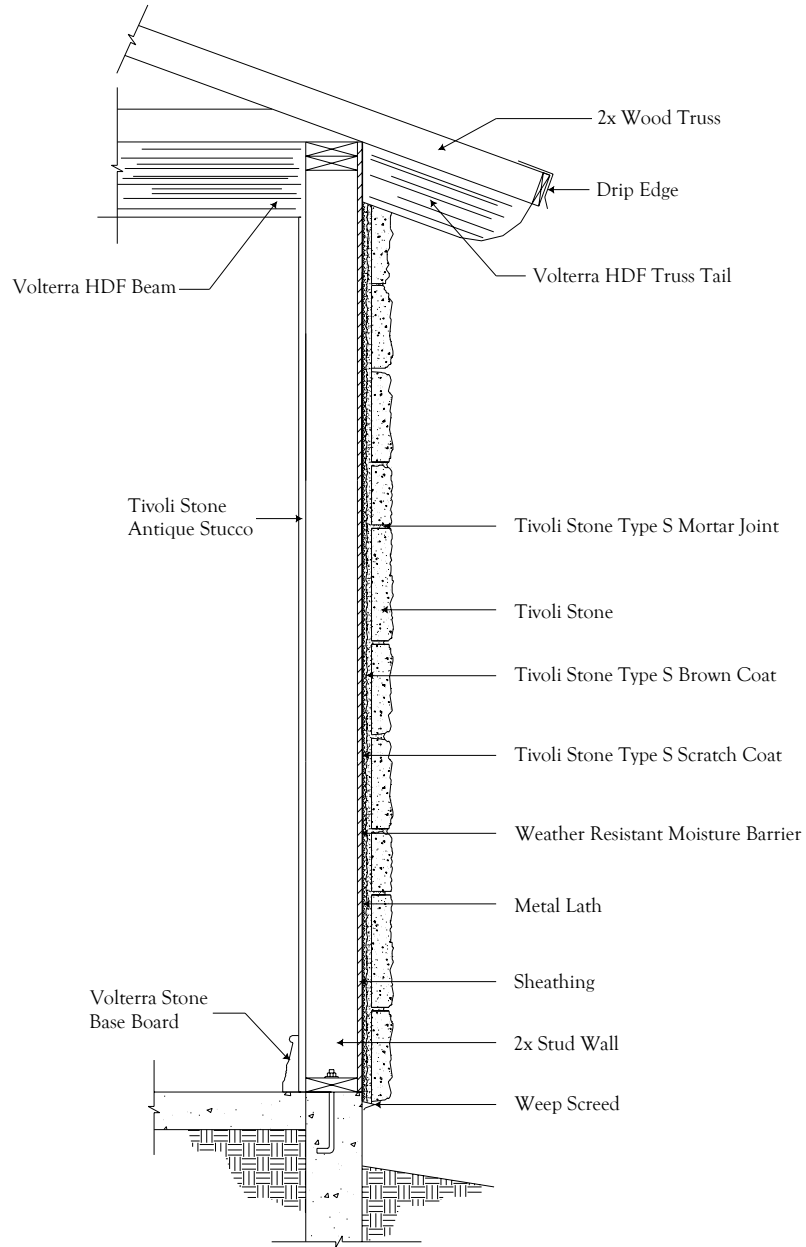

Manufactured Stone Veneer

Tivoli Stone - Volterra HDF - Volterra Stone

Volterra Architectural Products, L.L.C.
1912 North 22nd Avenue
Phoenix, AZ 85009
Phone: (602) 258-7373 • Fax: (602) 258-7414
www.volterraproducts.com