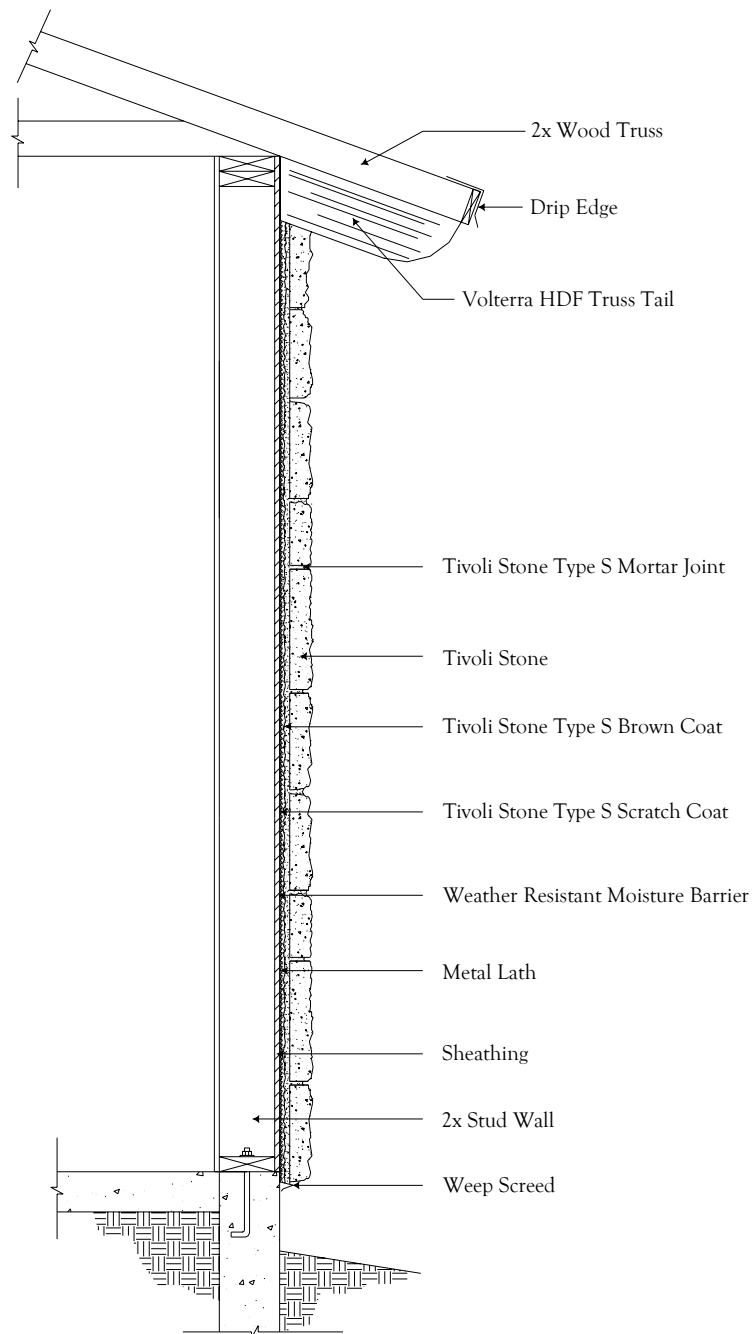

Manufactured Stone Veneer

Tivoli Stone - Volterra HDF

Volterra Architectural Products, L.L.C.

1912 North 22nd Avenue

Phoenix, AZ 85009

Phone: (602) 258-7373 • Fax: (602) 258-7414

www.volterraproducts.com