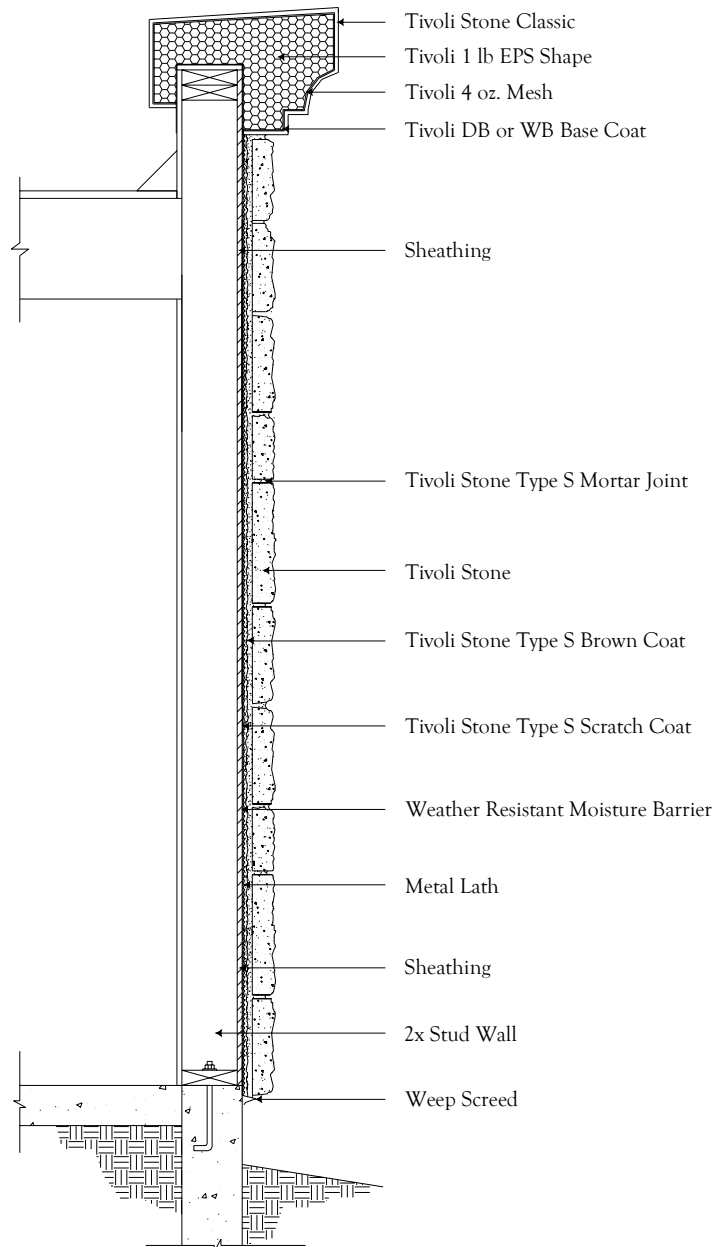

## Manufactured Stone Veneer

Tivoli EIFS - Tivoli Stone

**Volterra Architectural Products, L.L.C.**

1912 North 22nd Avenue

Phoenix, AZ 85009

Phone: (602) 258-7373 • Fax: (602) 258-7414

**[www.volterraproducts.com](http://www.volterraproducts.com)**