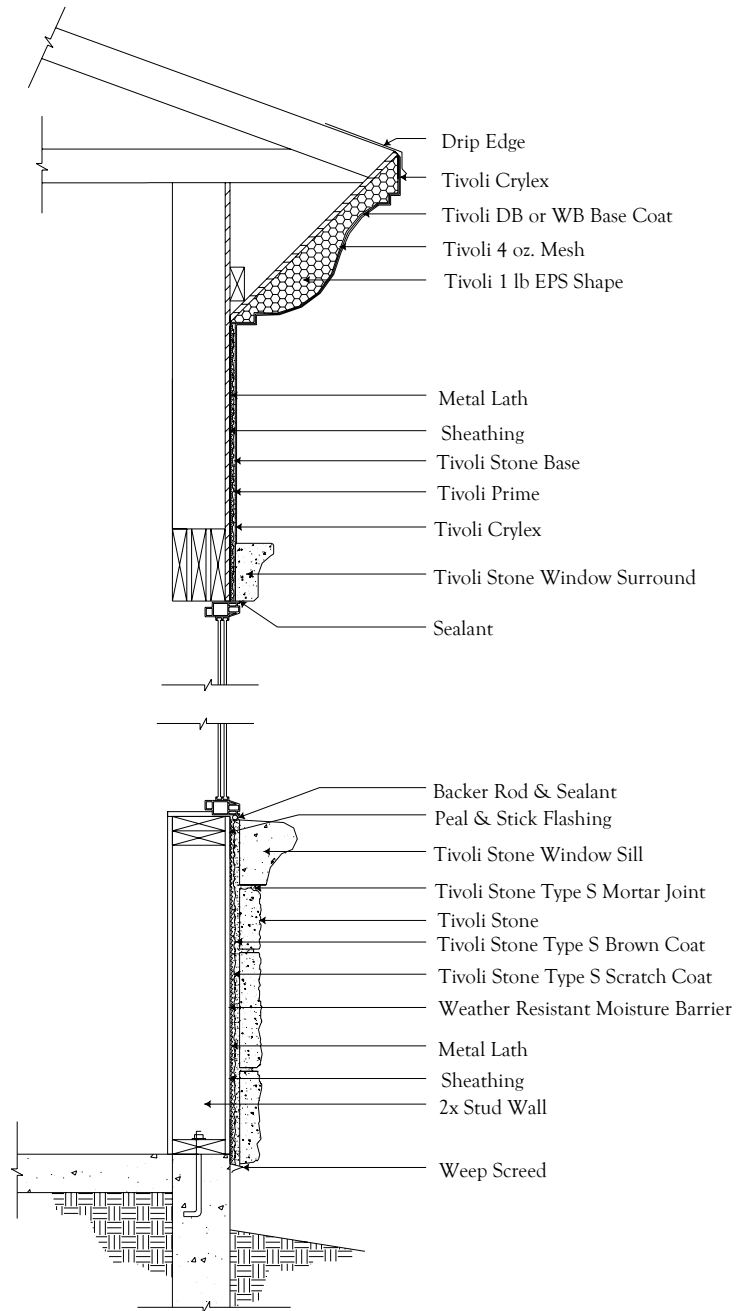

Manufactured Stone Veneer

Tivoli EIFS - Tivoli Stucco - Tivoli Stone

Volterra Architectural Products, L.L.C.

1912 North 22nd Avenue

Phoenix, AZ 85009

Phone: (602) 258-7373 • Fax: (602) 258-7414

www.volterraproducts.com