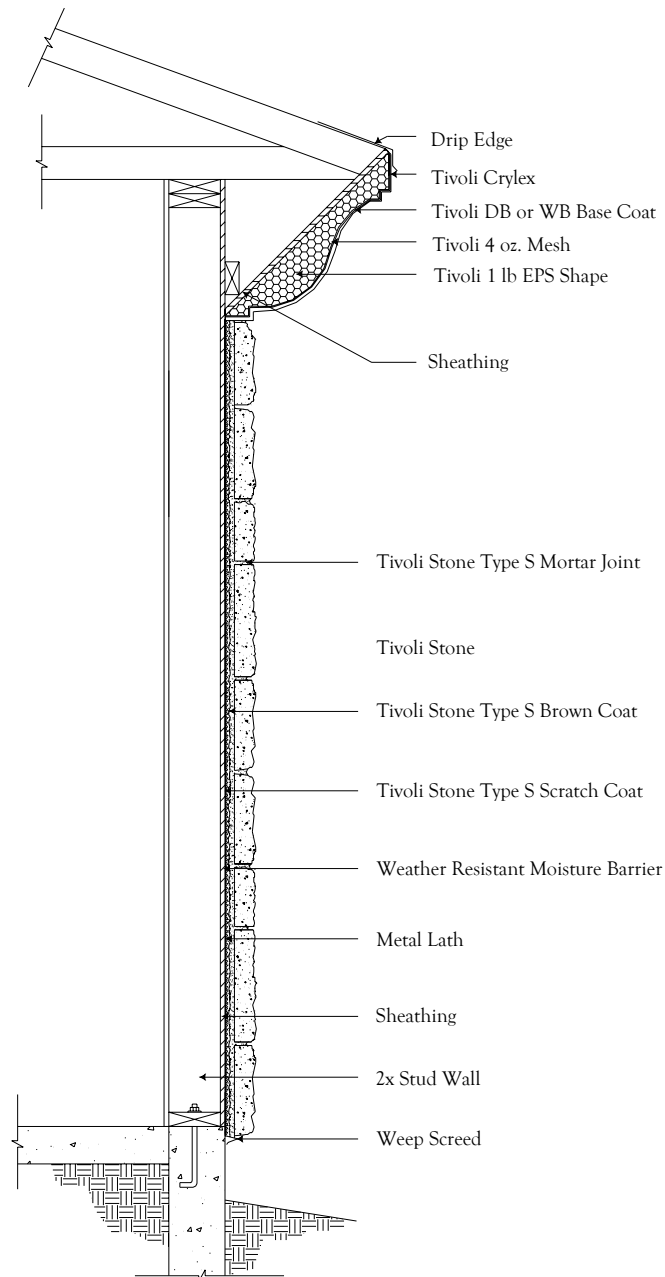

## Manufactured Stone Veneer

Tivoli EIFS - Tivoli Stone

**Volterra Architectural Products, L.L.C.**

1912 North 22nd Avenue

Phoenix, AZ 85009

Phone: (602) 258-7373 • Fax: (602) 258-7414

**[www.volterraproducts.com](http://www.volterraproducts.com)**