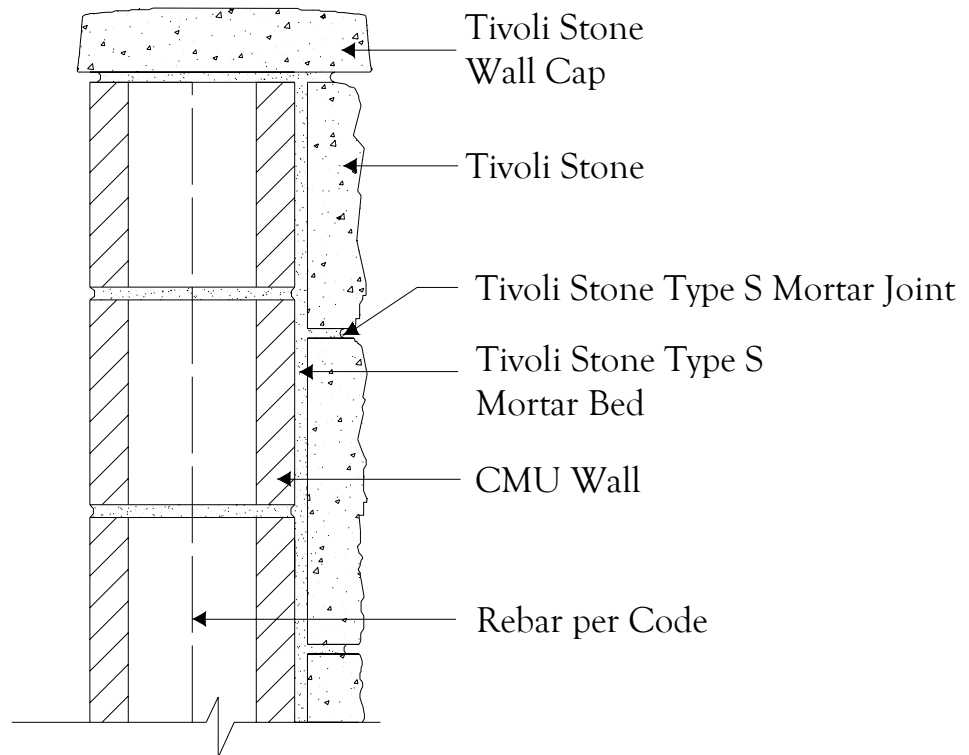

Manufactured Stone Veneer

Tivoli Stone over CMU Wall
with Tivoli Stone Wall Cap

Volterra Architectural Products, L.L.C.

1912 North 22nd Avenue

Phoenix, AZ 85009

Phone: (602) 258-7373 • Fax: (602) 258-7414

www.volterraproducts.com