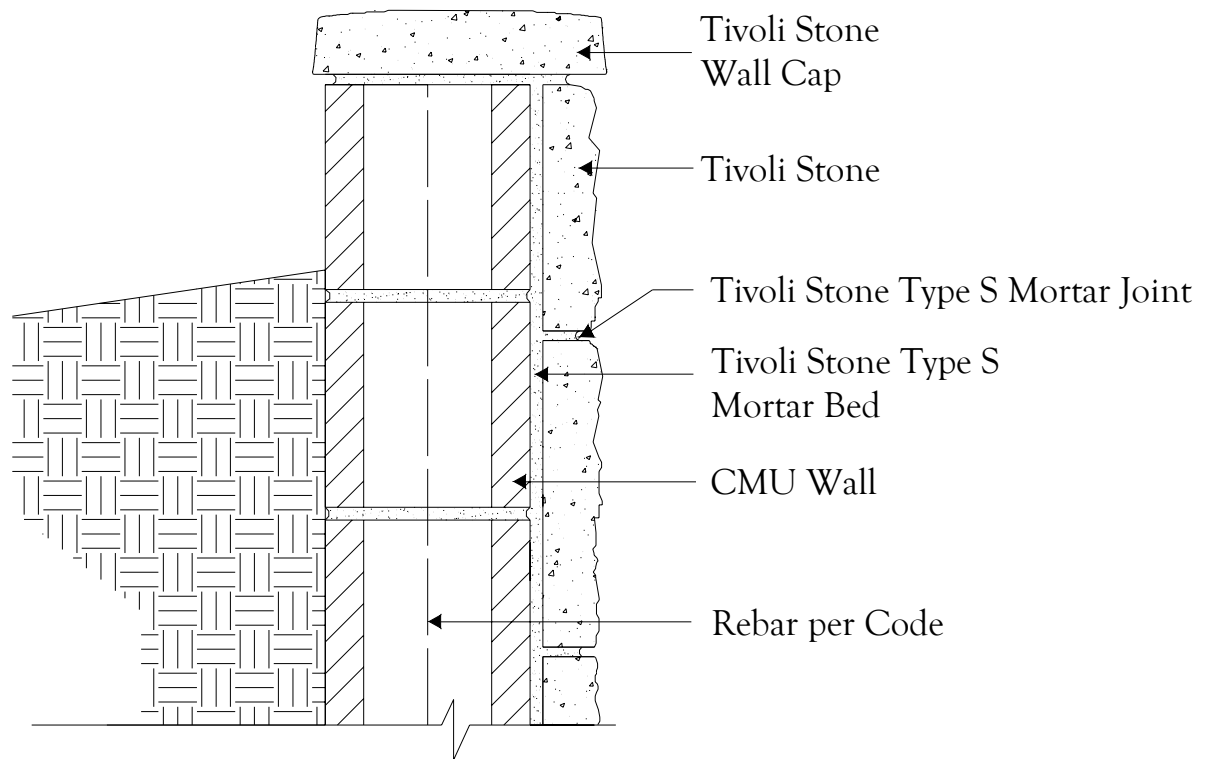

Manufactured Stone Veneer

Tivoli Stone over CMU Wall with 12"  
Tivoli Stone Wall Cap - Retaining Wall

**Volterra Architectural Products, L.L.C.**

1912 North 22nd Avenue

Phoenix, AZ 85009

Phone: (602) 258-7373 • Fax: (602) 258-7414