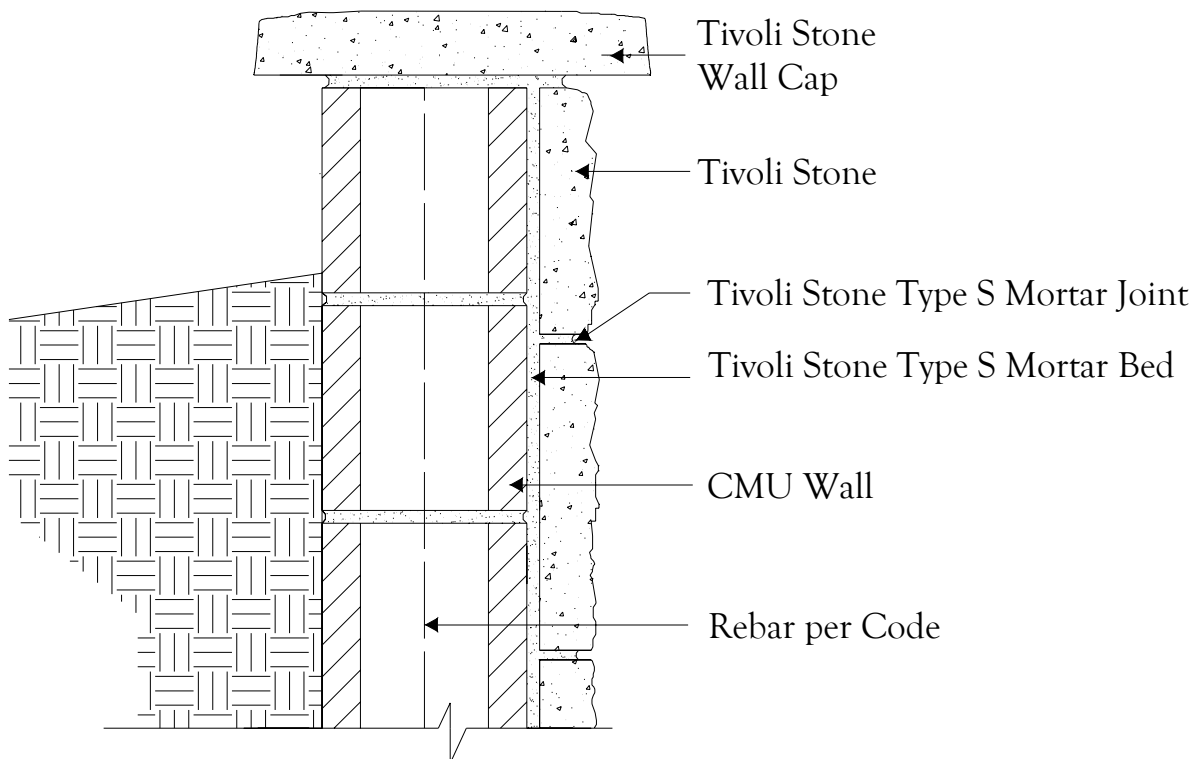

Manufactured Stone Veneer

Tivoli Stone over CMU Wall with 16"
Tivoli Stone Wall Cap - Retaining Wall