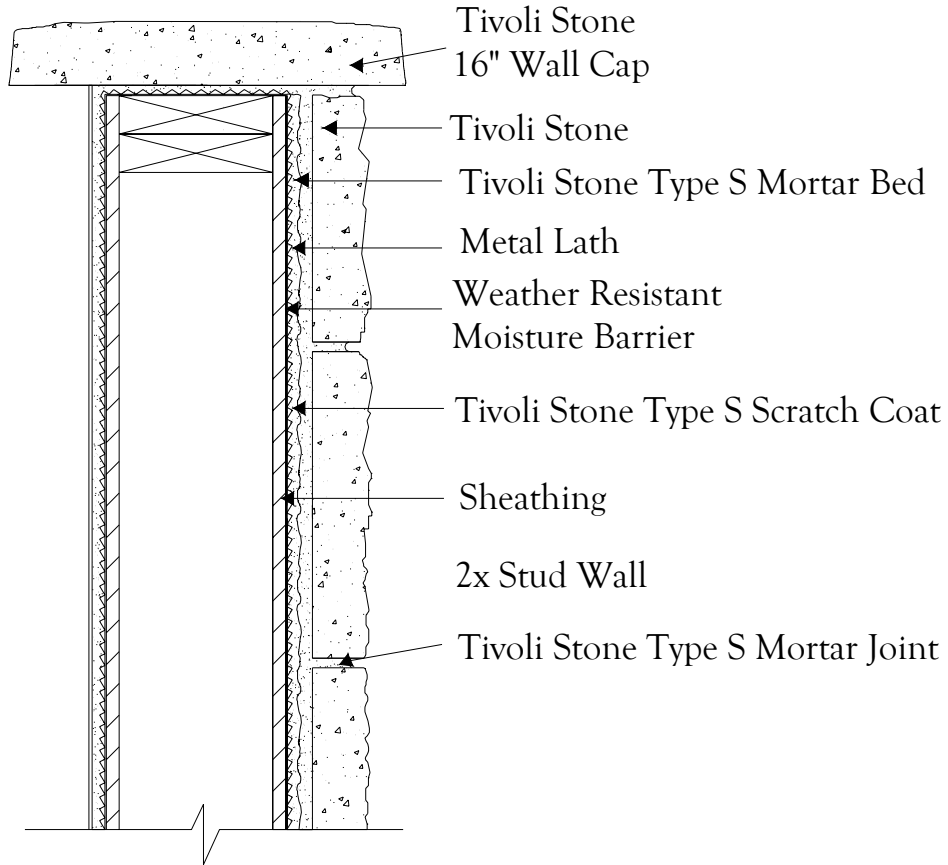

Manufactured Stone Veneer

Tivoli Stone Parapet detail over
Sheathing over Wood Studs - 16" Wall Cap

Volterra Architectural Products, L.L.C.

1912 North 22nd Avenue

Phoenix, AZ 85009

Phone: (602) 258-7373 • Fax: (602) 258-7414